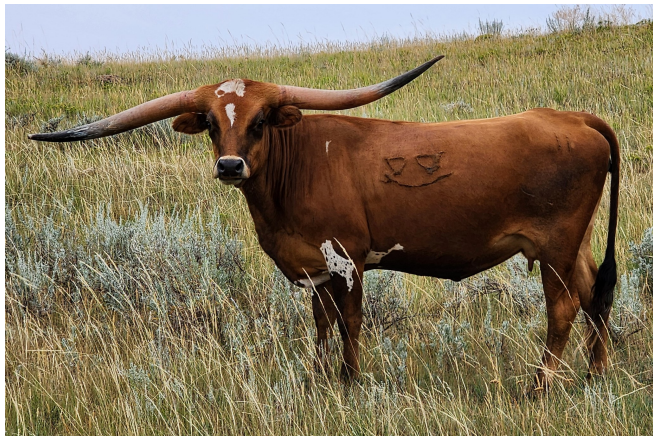

TFP TICKLED

Date of Birth: 05/09/2021

Courtesy of Lodge Creek Longhorns

TTT: 75.2500 on 11/26/2024
Composite: 75.2500 on 11/26/2024

SOUTHERN BITTER SWEET

<http://www.hiredhandsoftware.com>