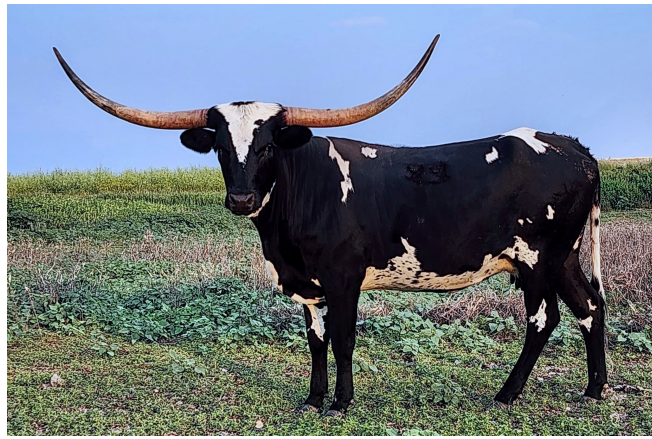

SL SADDLE UPI

Date of Birth: 05/08/2021
Breeder: Jim Silbernagel
Owner: TFP

Courtesy of Lodge Creek Longhorns

TTT: 63.6250 on 06/18/2024

RJL CALIBRATED MERCEDES

THE REAL MCCOY

Top Caliber

Smoky Moon

JP RIO GRANDE

RJL MAYBACH MERCEDES

J. R. MERCEDES

SL SADDLE UPI

SADDLE TRAMP 601

Saddlehorn

FOOTLOOSE 526

SADDLETOPPED