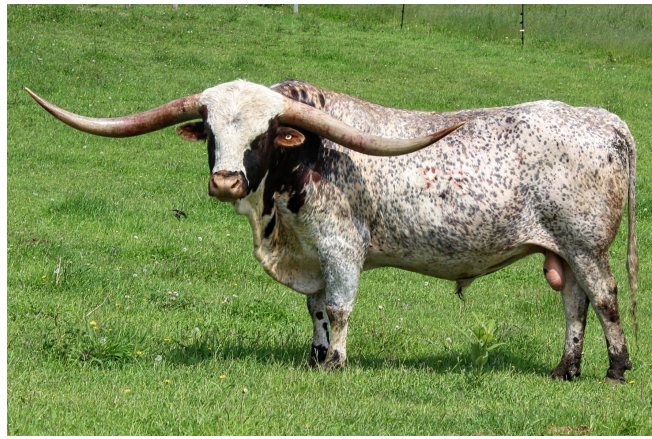

EAGLE TEXA

Date of Birth: 04/13/2015
Registration 1: BA191633

This soon to be 90" son of Tuff, is the only son I am aware of with two over 90" females, one 100" female and an over 100" sire in their pedigree. This bull is exactly what a Longhorn bull should look like and he produces too.

TTT: 88.5000 on 12/04/2019

COWBOY TUFF CHEX

SHAM ROCK MY WORLD

COWBOY CHEX

BL RIO CATCHIT

JP RIO GRANDE

TEXANA VAN HORNE

PEACEMAKER 44